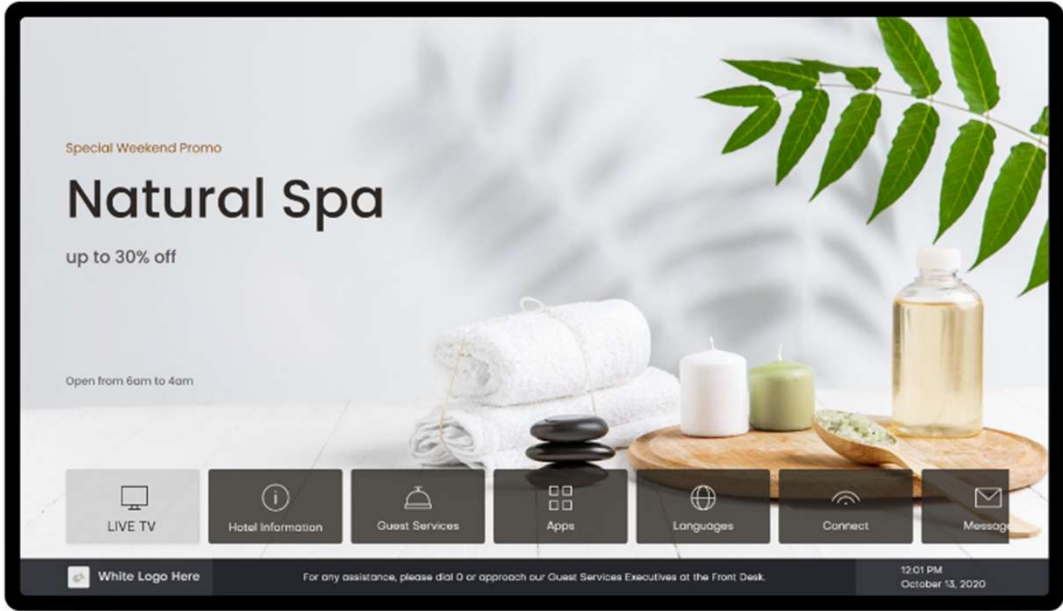

esTV Features

Support Digital Receiver or IPTV
Coaxial FHD Digital TV input or UDP IP Channel

Digital Signage
Hotel Advertise their Content or Signage In-Room

Secure Network
Device isolation ensures stream to their room TV

Announcement ticker text
Scrolling Ticker Text announcement

TV Remote Control
Using back original TV remote

Cloud Content Management (CMS)
Manage all the Contents, and Digital Signage

APP
Hotel information, YouTube, etc

Interface with PMS
Display Welcome Guest Name