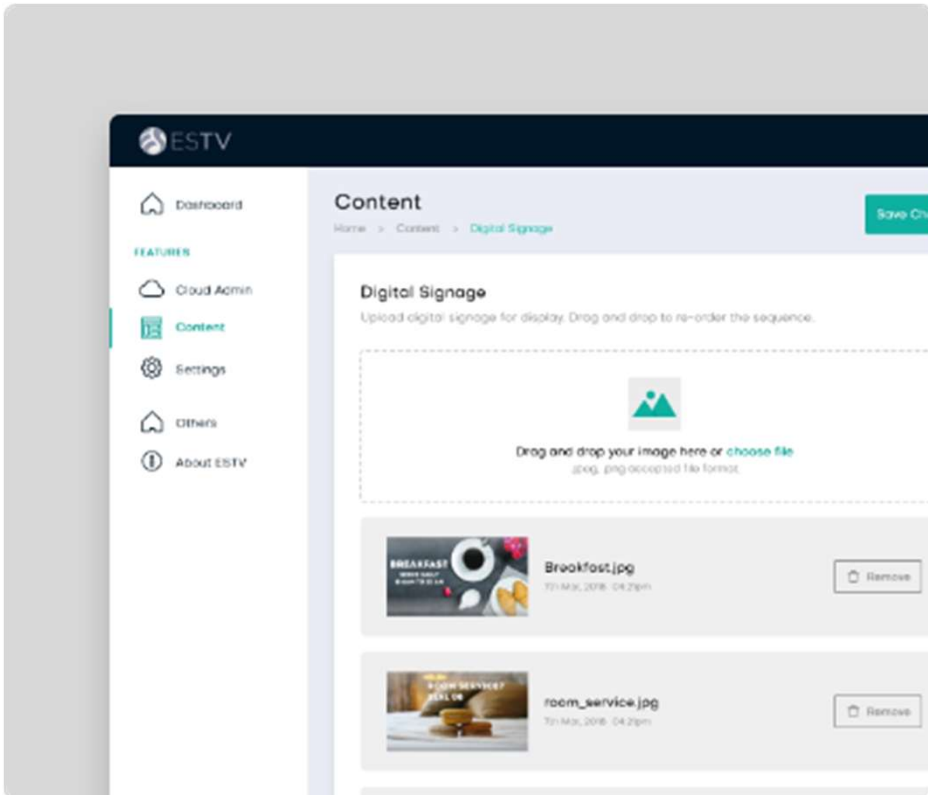

FEATURES

5

Centralized cloud content management system ●●●

Manages all the scheduling, digital signage content, important text messages and is conveniently accessible to view, upload, and manage efficiently and securely.

The system supports PMS Interfaces such as Opera & HMS.